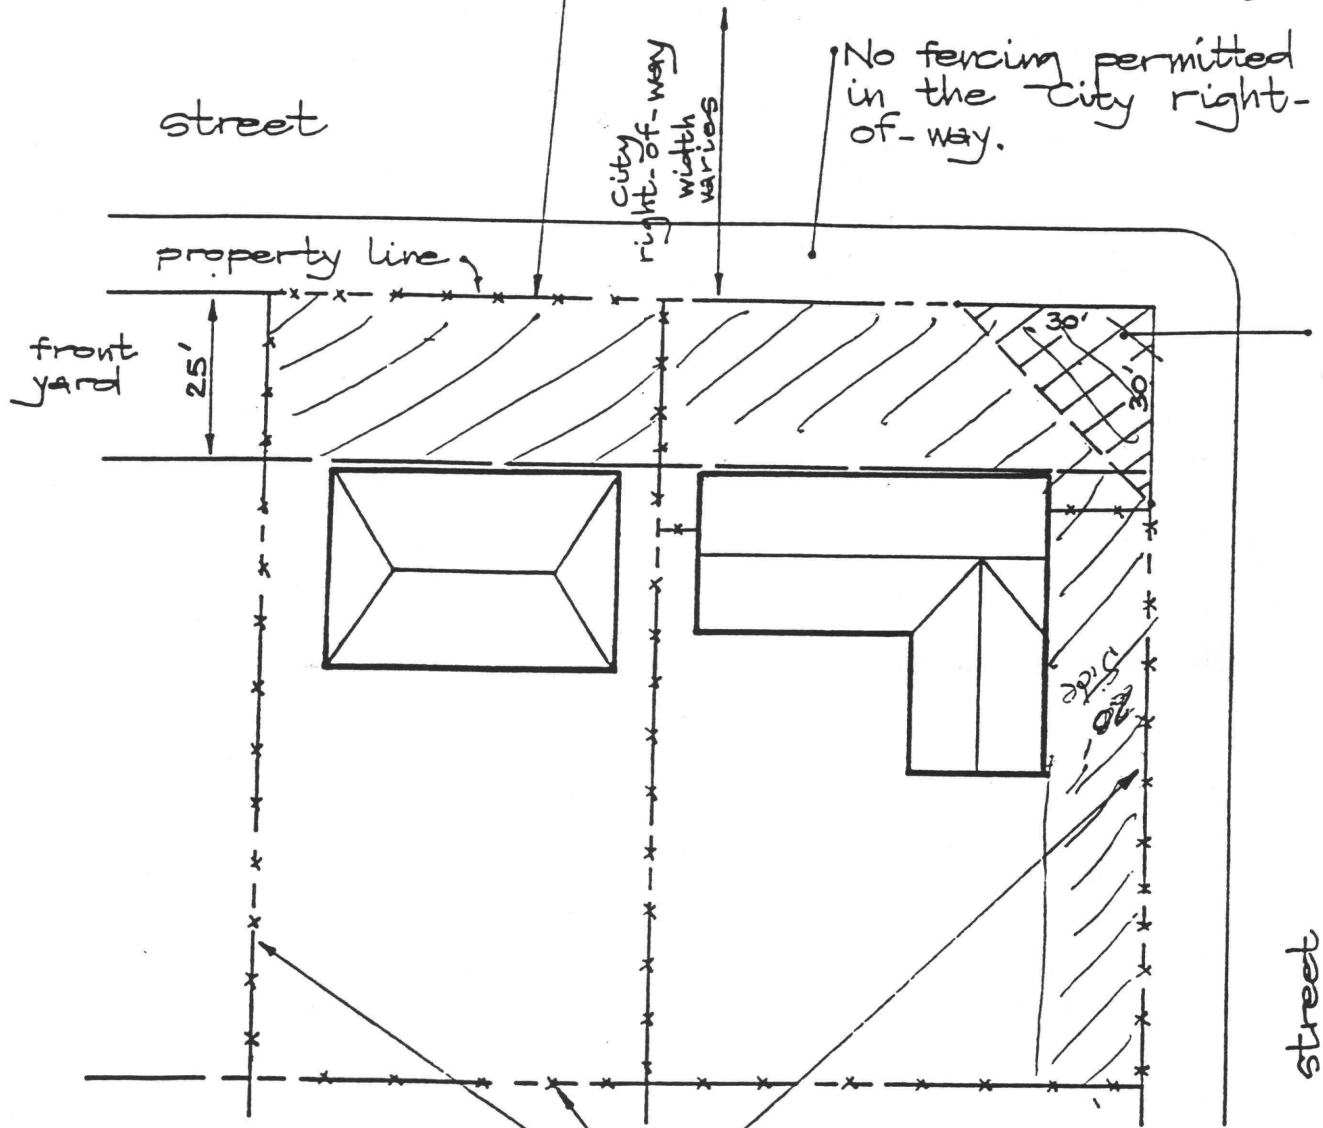

# Fencing

Fencing up to 4' in height permitted in the front yard setback of 25'.

from front (line) to 24' to house then can go no more 8' in height

No fencing permitted in the City right-of-way.

City right-of-way width varies

No fencing over 2' in height is permitted in the corner visibility triangle.

Fencing along rear and side property lines may not exceed 8' in height.

If you have questions regarding fences in the City of Muskogee, please call the Planning Department at 684-6232.