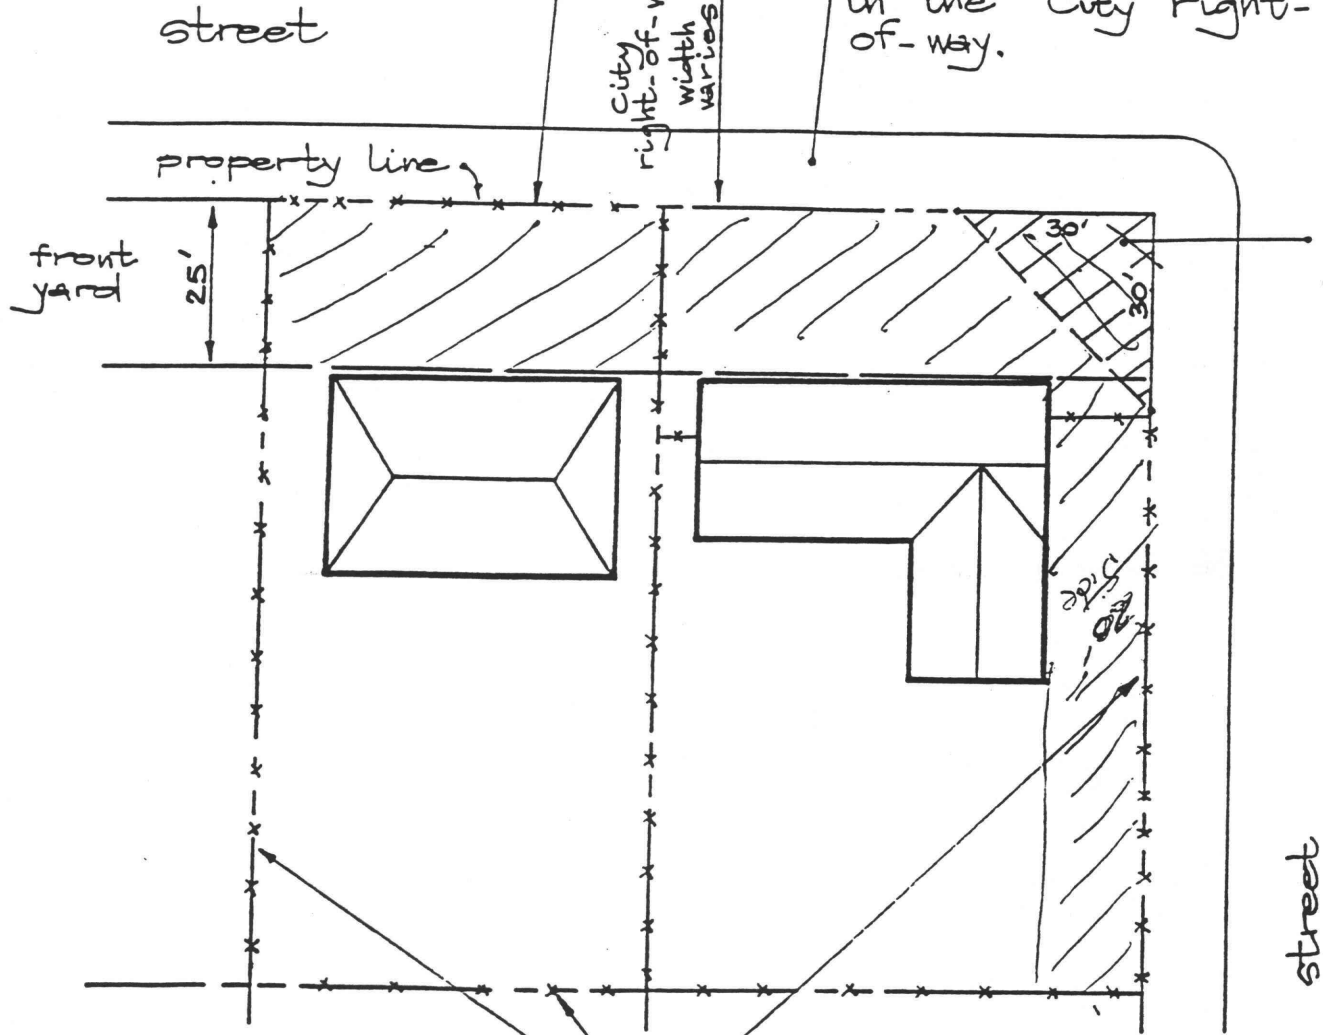

# Fencing

Fencing up to 4' in height permitted in the front yard setback of 25'.

from front (line) to 4' to house then can go no more 8' in height

No fencing permitted in the City right-of-way.

City right-of-way width varies

No fencing over 2' in height is permitted in the corner visibility triangle.

Fencing along rear and side property lines may not exceed 8' in height.

If you have questions regarding fences in the City of Muskogee, please call the Planning Department at 684-6232.